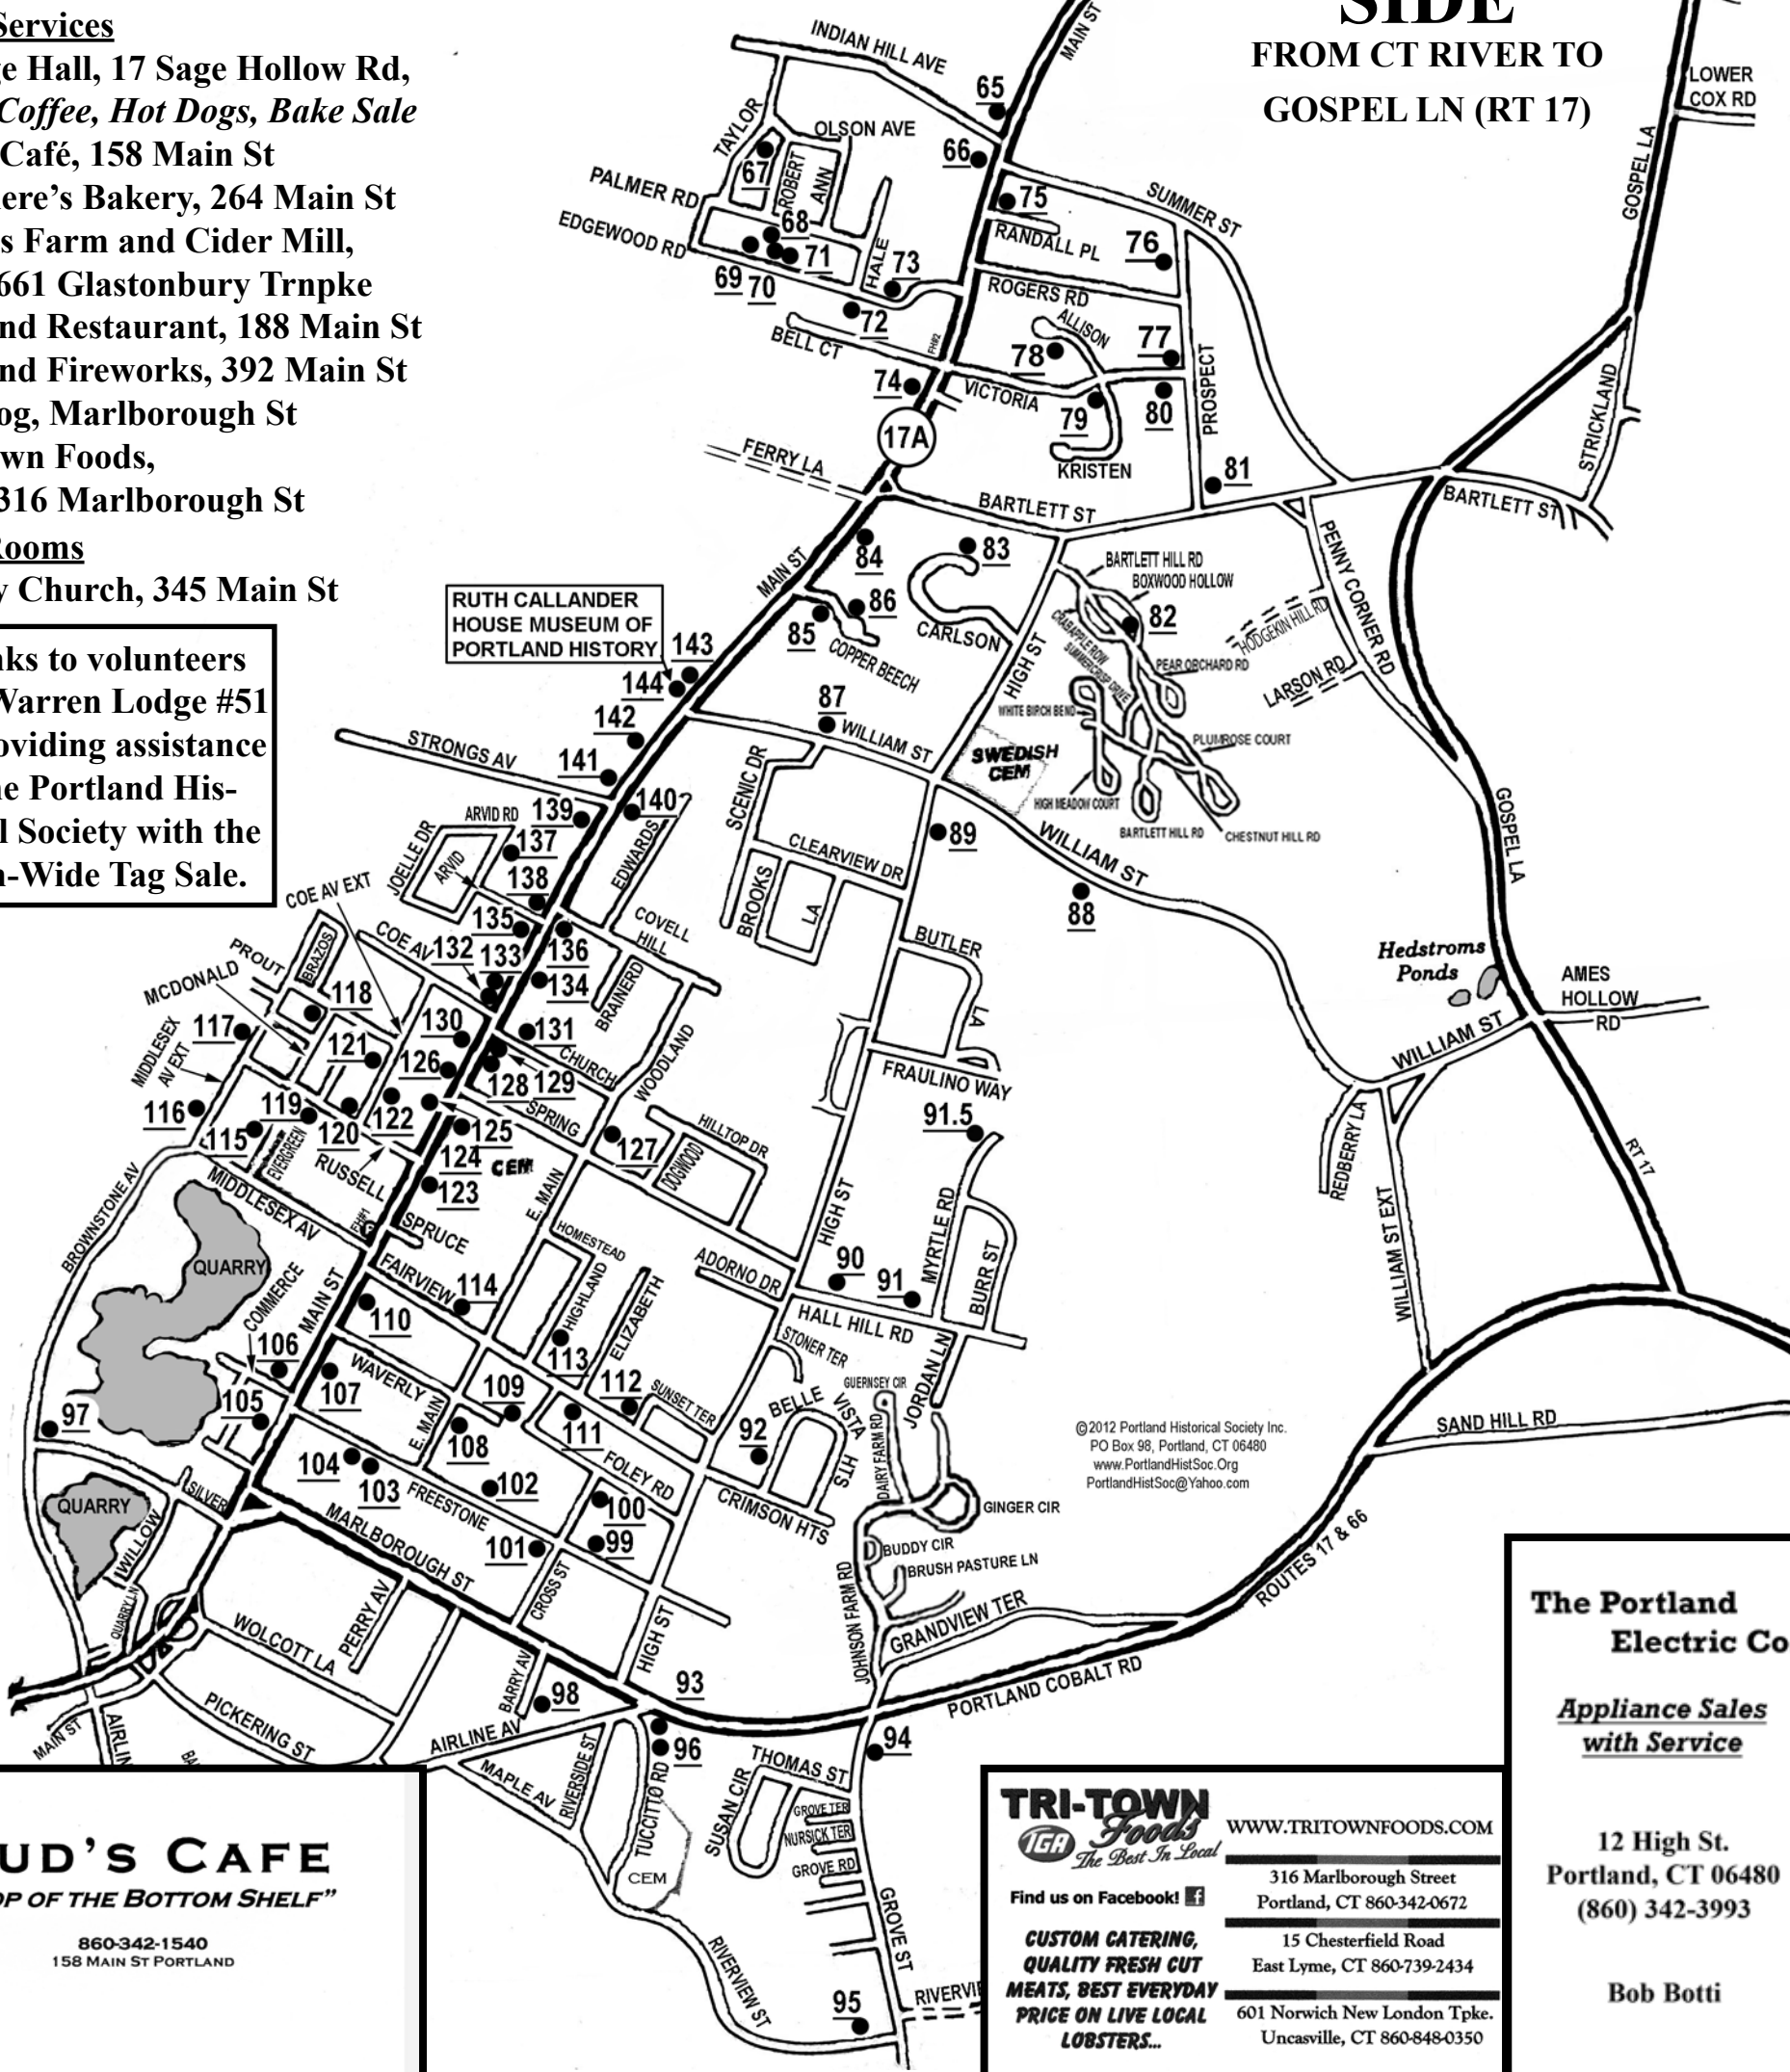

No.	Address	Type	Rain Sale	✓
130	374 Main St	Trailr hitch/Power tool/Antique/L DogCrate/LP	Y	
131	14 Church St	Elvis/Yankee/Madonna/Jim Beam/Hsehd/+	N	
132	384 Main St	Misc	Y	
133	392 Main St Portland Fireworks	Hot Dogs/Bake Sale	Y	
134	395 Main St	Multi-Family Misc	Y	
135	402 Main St	Baby Toys & Clothes/Household	Y	
136	417 Main St	Cribs/Baby Furniture/Misc	N	
137	11 Arvid Rd	Household/Clothes	Y	
138	414 Main St	Tools/Ladder/Speakers/CB Radio/New	N	
139	440 Main St PHS Class 2014	Antiques/Household/Bake Sale	Y	
140	448 Main St	Toys/Baby Gear/Furniture/Misc	Y	
141	454 Main St	Books/Old Sewing Machine/Household/Misc	Y	
142	474 Main St	Vintage/Household/Antiques/Kids items	Y	
143	496 Main Brownstone Quorum	Furniture/Househd/Misc	Y	
144	492 Main Museum of Portland History	Large Variety for Portland Historical Society	Y	

Food Services

Grange Hall, 17 Sage Hollow Rd,
Coffee, Hot Dogs, Bake Sale
Bud's Caf , 158 Main St
Cavaliere's Bakery, 264 Main St
Gotta's Farm and Cider Mill,
661 Glastonbury Trnpke
Portland Restaurant, 188 Main St
Portland Fireworks, 392 Main St
Top Dog, Marlborough St
Tri-Town Foods,
316 Marlborough St

Rest Rooms

Trinity Church, 345 Main St

Thanks to volunteers
from Warren Lodge #51
for providing assistance
to the Portland Historical
Society with the
Town-Wide Tag Sale.

BUD'S CAFE
"TOP OF THE BOTTOM SHELF"
860-342-1540
158 MAIN ST PORTLAND

Compliments of
the Csere Family
Tim Csere 860-267-7134

Bailey's Bargains
get something nice at a great price
Gary Bailey
owner
206 Main St.
Portland, CT
06480
860-342-1711
baileysbargains@att.net

Cavaliere's BAKERY DELI
264 Main St., Portland, CT 06480
Phone: (860) 342-4033 • Fax: (860) 342-4047
www.cavalierebakeryanddeli.com
Now serving Hershey's Ice Cream

PORTLAND DISCOUNT LIQUORS
Fine Wine & Liquors
Lotto - Weekly Specials
Dennis Tzickas
Owner
(860) 342-1576
Portland Plaza
Route 66
Portland, CT 06480

GOTTA'S FARM AND CIDER MILL
• Fresh Fruit and Vegetables
• Cider
• Bedding Plants
Wholesale & Retail
Richard Gotta
Route 17
(860) 342-1844
(860) 342-2582
Portland, CT 06480

Angela's Fine Jewelry
Unique Custom Designs
Customer Service Excellence
722 Portland-Cobalt Rd.
Portland, CT 06480
(860) 342-0383
www.angelasjewelry.com

PR
PORTLAND RESTAURANT
188 MAIN STREET
PORTLAND, CT 06480
In Memory of
MICHAEL LASTRINA
860-342-2636

Bordonaro's PHARMACY
Tel 860-342-3390
Call 860-395-8504
Fax 860-342-3391
Joseph Bordonaro
President
283 Main Street, Portland, CT 06480
jbordonaro@bordonarospharmacy.com

Catering For
Your "Special, Unique Occasion"
(860) 267-8437
TOP DOG
GOURMET HOT DOGS
ANDREA & ALAN SPAULDING
CLARK HILL RD.
EAST HAMPTON, CT

Appraisals
ANTIQUE Auctions
THOMAS BARROWS & SONS
350 Main Street
Portland, CT 06480
"No Lot Too Large or Small"
William Robert Judy
860-342-2540 860-267-6072 860-342-2581
or 860-342-2611

The Portland Electric Co.
Appliance Sales
with Service
12 High St.
Portland, CT 06480
(860) 342-3993
Bob Botti

TRI-TOWN Foods
www.TRITOWNFOODS.COM
316 Marlborough Street
Portland, CT 860-342-0672
15 Chesterfield Road
East Lyme, CT 860-739-2434
601 Norwich New London Tpk.
Uncasville, CT 860-848-0350
Find us on Facebook!
CUSTOM CATERING,
QUALITY FRESH CUT
MEATS, BEST EVERYDAY
PRICE ON LIVE LOCAL
LOBSTERS...

16th ANNUAL TOWN-WIDE TAG SALE - OFFICIAL TRAIL MAP